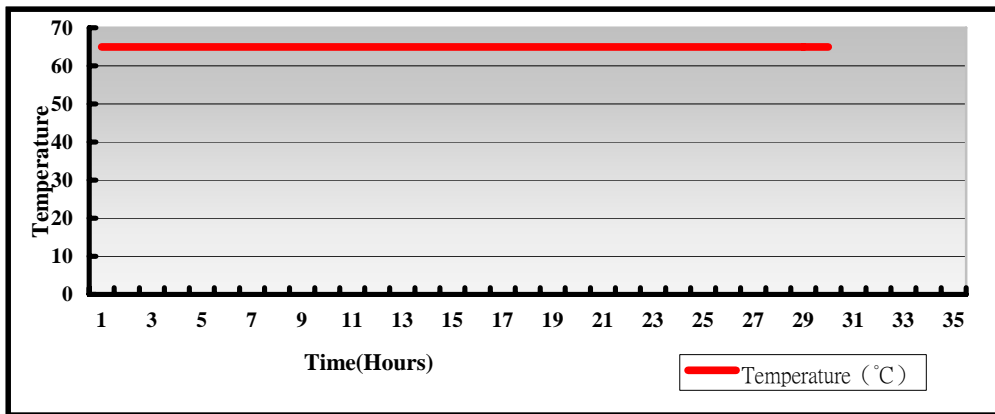

3. Environmental test

3.1 Temperature Test

Hardware Device list:

System Board	LV-67Z
CPU	Intel(R) Core(TM) i7-8665UE 1.7GHz
Memory	Kingston KVR21S15D8/16 16GBx1 (Micron 7JH45D9VHP)
HDD	WD BLUE 3D NAND SSD 250GB (WDS250G2B0A-00SM50)
Operating OS	Windows 10 64bit
Test Equipment	GIANT FORCE GTH-150-60-SP-AR LCD-9530 Programmer/Controller
Test Program	BurnIn 8.1

Test Result: