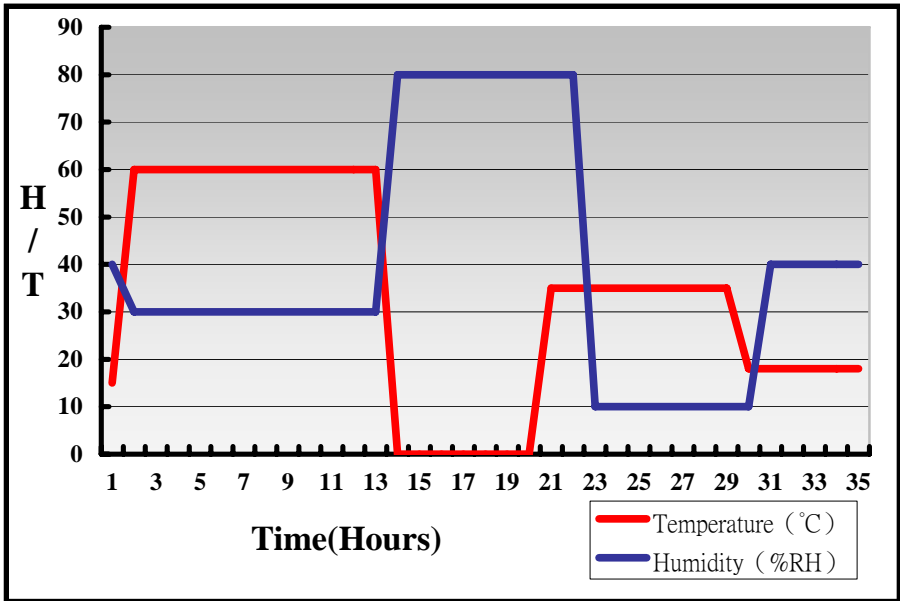

Hardware Device list:

System Board	LV-67Z
CPU	Intel(R) Core(TM) i7-8665UE 1.7GHz
Memory	Kingston KVR21S15D8/16 16GBx1 (Micron 7JH45D9VHP)
HDD	WD BLUE 3D NAND SSD 250GB (WDS250G2B0A-00SM50)
Operating OS	Windows 10 64bit
Test Equipment	GIANT FORCE GTH-150-60-SP-AR LCD-9530 Programmer/Controller
Test Program	BurnIn 8.1

Test Result: