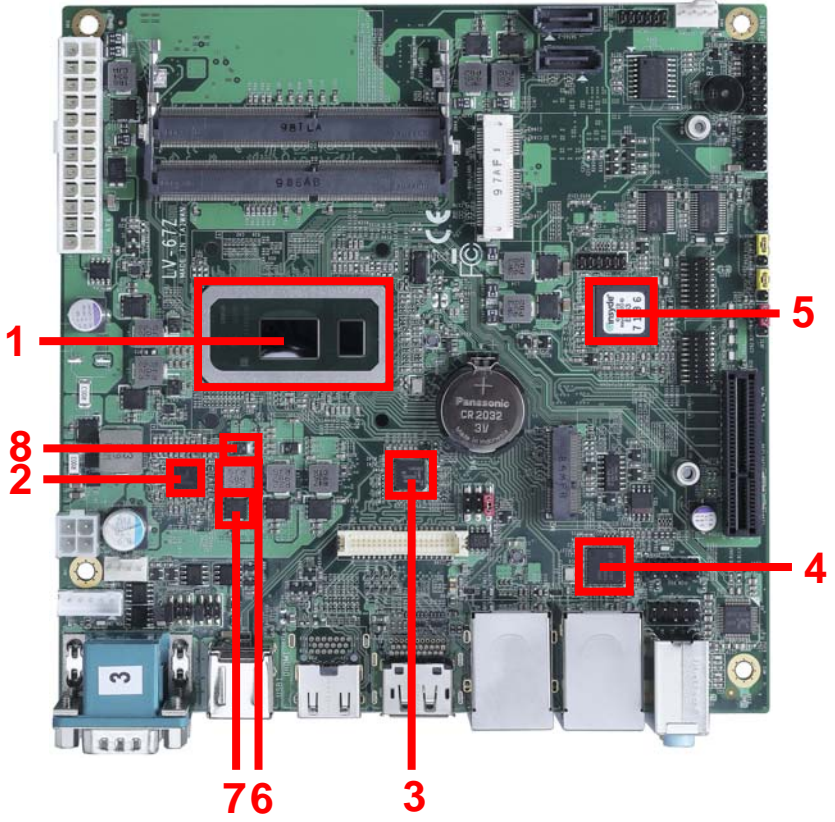

4. Reliability Test

4.1 Power Consumption Test

1. Test Environment:

Motherboard	LV-67Z
CPU	Intel(R) Core(TM) i7-8665UE 1.7GHz
Memory	Kingston KVR21S15D8/16 16GBx1 (Micron 7JH45D9VHP) Kingston KVR21S15D8/16 16GBx1 (Micron 6JB47D9TBH)
HDD	WD BLUE 3D NAND SSD 250GB(WDS250G2B0A-00SM50)

Power Supply: GW INSTEK SPS-3610(DC Power Supply)

Voltage	MS-DOS Boot up		Windows 10 64bit 3DMARK + Prime95	
	Current (A)	Power (W)	Current (A)	Power (W)
12V	1.34	16.08	6.29	75.48
19V	0.94	17.86	3.92	74.48
24V	0.82	19.68	2.79	66.96

1. a. Test Environment:

The same as above but with LCD

Display Panel	AUO M215HW03 V1 21.5”LCD

Power Supply: GW INSTEK SPS-3610(DC Power Supply)

Voltage	MS-DOS Boot up		Windows 10 64bit 3DMARK + Prime95	
	Current (A)	Power (W)	Current (A)	Power (W)
12V	2.63	31.56	6.7	80.4
19V	1.79	34.01	5.2	98.8
24V	1.54	36.96	4.28	102.72