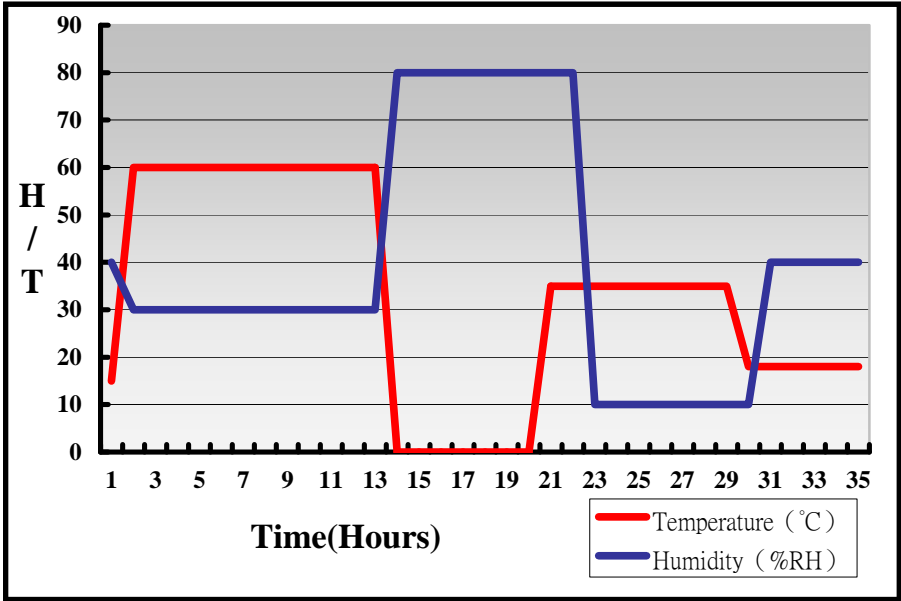

Hardware Device list:

System Board	LV – 67S
CPU	Intel(R) Core(TM) i7-6700 3.40GHz
Memory	Kingston DDR4 8GB*2 (SK hynix H5AN4GBNMFR)
HDD	Western Digital WD3200BEKT-00F3T0 320GB
Operating OS	Windows 7
Test Equipment	THERMOTRON 2800 Programmer/Controller
Test Program	3DMark 2006 + Prime95

Test Result: