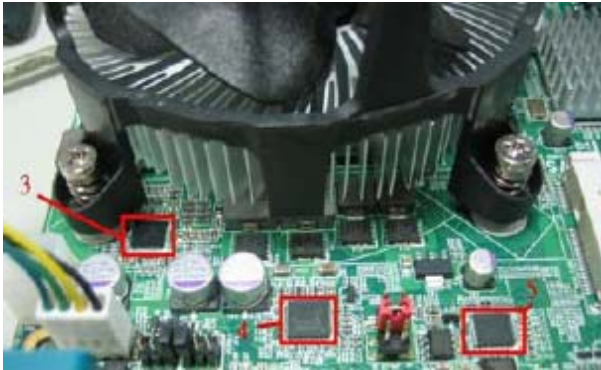

3.2 Thermal measurements at various points on the board

Test Environment:

CPU	Intel(R) Core(TM) i7-6700 3.40GHz
Memory	Kingston DDR4 8GB*2 (SK hynix H5AN4GBNMFR)
HDD	Western Digital WD3200BEKT-00F3T0 320GB
Power	AcBel PC7008
Operating System	Windows 7 32-bit
Test Program	3DMARK2006+Prime95

Test Result:

Item	Environmental temperature	25°C
1	CPU	48.3°C
2	PCH (ICH9M)	32.3°C
3	U3 (ISL95855HRTZ)	43.1°C
4	U4 (ICPTN3460BS)	36.3°C
5	U5 (ICPTN3355BS)	32.5°C
6	U24 (ITS74F125)	36.8°C
7	U25 (ICADM213ECA-T)	38.5°C
8	U27 (ICADM213ECA-T)	40.7°C
9	Q37 (TMSIRFH9714TRPBF)	34.8°C