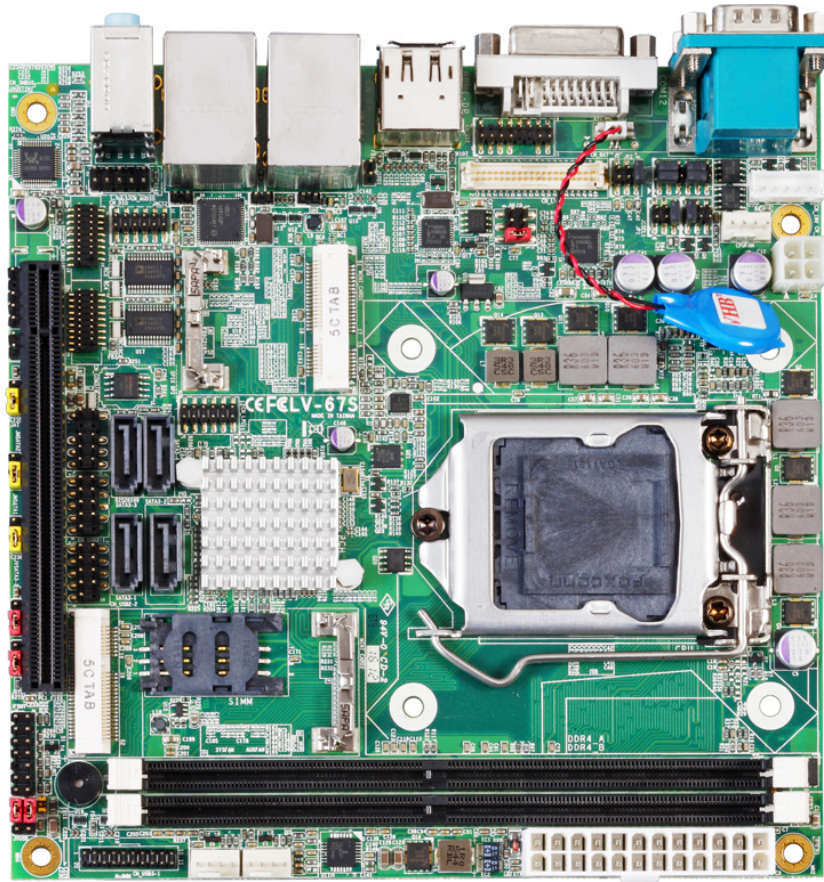

# Product Test Report

<b>Product Name</b>	<b>LV-67S</b>
<b>Product Version</b>	<b>A</b>
<b>Issued Date</b>	<b>2016.06.15</b>
<b>Report Edition</b>	<b>1.0</b>
<b>BIOS Version</b>	<b>1.02</b>
<b>Testing Engineer</b>	<b>Rick</b>
<b>Check Engineer</b>	<b>Daniel</b>