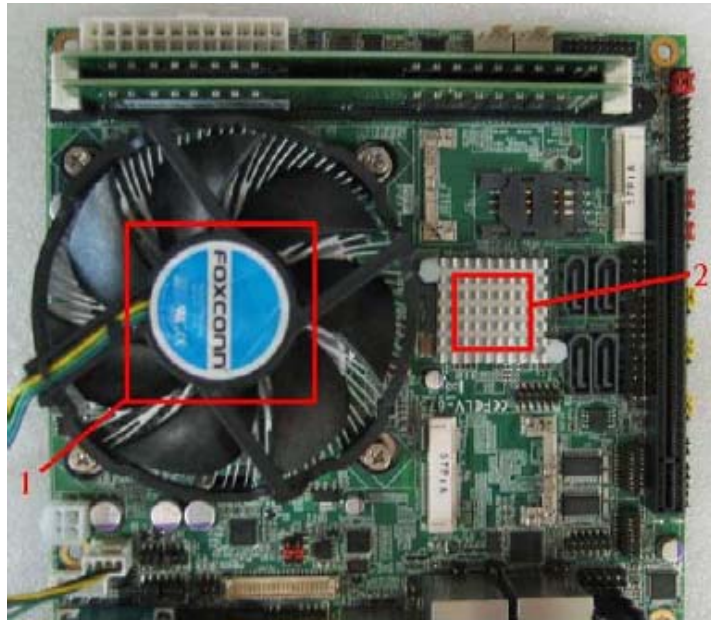

4. Reliability Test

4.1 Power Consumption Test

1. Test Environment:

Motherboard	LV-67S
CPU	Intel(R) Core(TM) i7-6700TE 2.40GHz
Memory	acpi DDR4 2133 8GB (SKhynix H5N4G8NMFR)*2
HDD	Western Digital WD2500BPVT-22J5T0 250GB

Power Supply: AcBel P7008

Voltage	MS-DOS Boot up		Windows 7 3DMARK 2006 + Prime95	
	Current (A)	Power (W)	Current (A)	Power (W)
12V	1.11	13.32	2.5	30
5V	1.87	9.35	2.88	14.4
3.3V	0.34	1.122	0.32	1.056
5VSB	0.939	4.695	0.004	0.02

1. a. Test Environment:

The same as above but with LCD

Display Panel	AUO M170EG01 17"LCD

Power Supply: AcBel P7008

Voltage	MS-DOS Boot up		Windows 7 3DMARK 2006 + Prime95	
	Current (A)	Power (W)	Current (A)	Power (W)
12V	2.38	28.56	3.58	42.96
5V	2.8	14	3.92	19.6
3.3V	0.48	1.584	0.47	1.551
5VSB	0.9	4.5	0.005	0.025