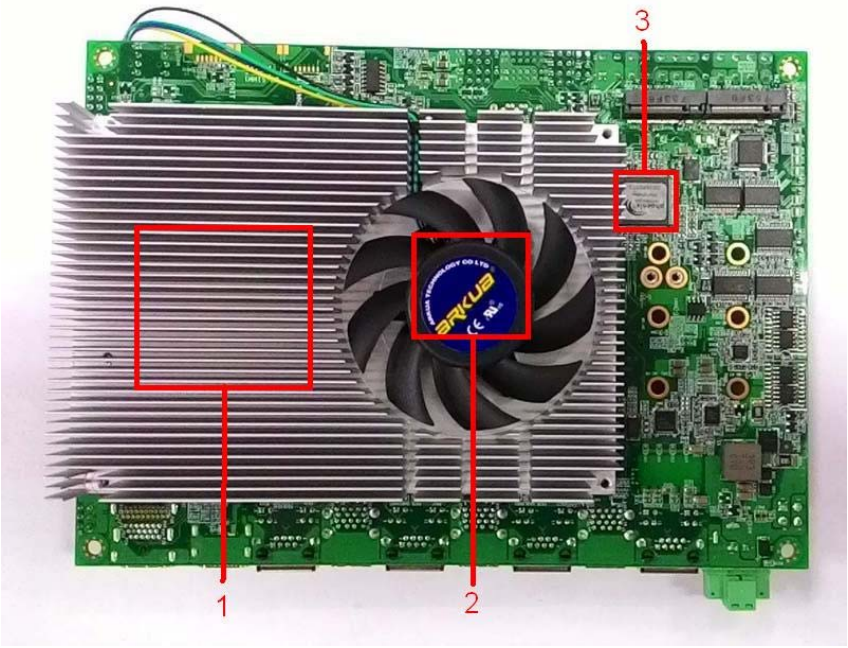

4. Reliability Test

4.1 Power Consumption Test

1. Test Environment:

Motherboard	LS-579T
CPU	Intel(R) Core(TM) i7-7700T 3.80GHz
Memory	Kingston DDR4 2133 16GB*2 (Micro 6PA77 D9SRJ)
HDD	TOSHIBA DT01ACA200 2TB

Power Supply: COOLER MASTER RS-390-PMSR-A3 390W

Voltage	MS-DOS Boot up		Windows 10 64-bit 3D MARK VANTAGE + PRIME95	
	Current (A)	Power (W)	Current (A)	Power (W)
12V	1.44	17.28	3.23	38.76
5V	1.43	7.15	3.13	15.65
3.3V	0.39	1.287	0.36	1.188
5VSB	0.271	1.355	0.017	0.085

1. a. Test Environment:

The same as above but with LCD

Display Panel	AUO M170EG01 17"LCD

Power Supply: COOLER MASTER RS-390-PMSR-A3 390W

Voltage	MS-DOS Boot up		Windows 10 64-bit 3D MARK VANTAGE + PRIME95	
	Current (A)	Power (W)	Current (A)	Power (W)
12V	2.09	25.08	4.07	48.84
5V	2.29	11.45	3.99	19.95
3.3V	0.54	1.782	0.6	1.98
5VSB	0.285	1.425	0.023	0.115