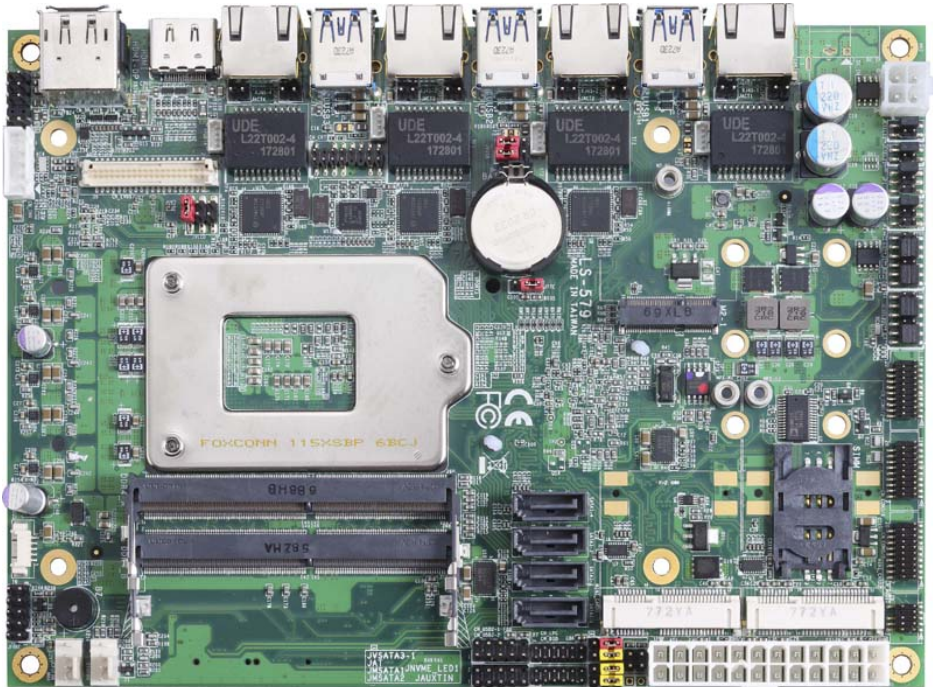

Product Test Report

Product Name	LS-579
Product Version	A
Issued Date	2019.08.30
Report Edition	1.2
BIOS Version	3.0
Testing Engineer	Rick
Check Engineer	Daniel

REVISION HISTORY

DATE	REVISION NO.	PAGE	DESCRIPTONS
2019.04.23	Ver. 1.0	210	Initial Release
2019.08.22	Ver. 1.1	210	Remove CPUs' MAX TDP
2019.08.30	Ver. 1.2	71	Remove CPU for more than 45W