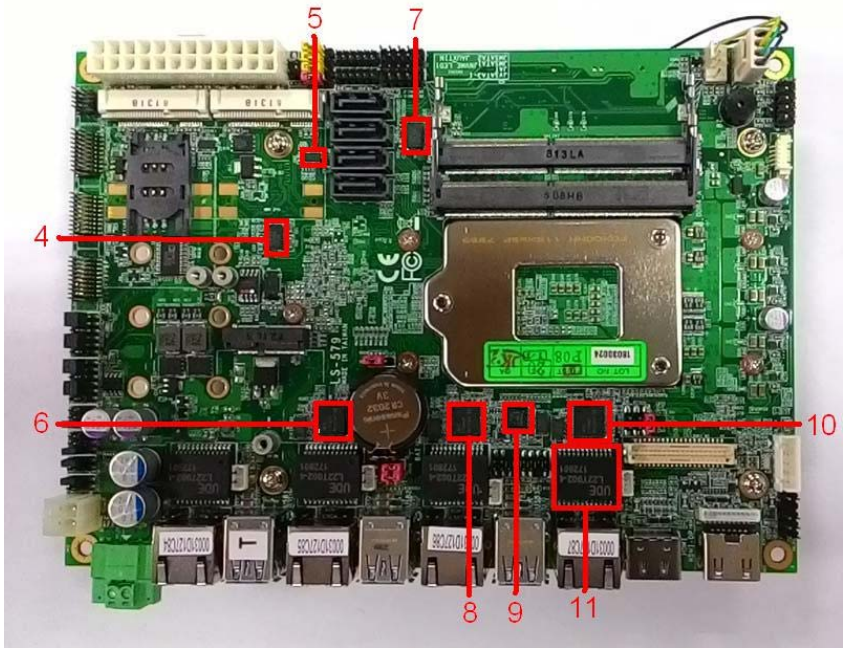

4. Reliability Test

4.1 Power Consumption Test

1. Test Environment:

Motherboard	LS-579T
CPU	Intel(R) Core(TM) i7-7700T 3.80GHz
Memory	Kingston DDR4 2133 16GB*2 (Micro 6PA77 D9SRJ)
HDD	TOSHIBA DT01ACA200 2TB

Power Supply: COOLER MASTER RS-390-PMSR-A3 390W

Voltage	MS-DOS Boot up		Windows 10 64-bit 3D MARK VANTAGE + PRIME95	
	Current (A)	Power (W)	Current (A)	Power (W)
12V	1.44	17.28	3.23	38.76
5V	1.43	7.15	3.13	15.65
3.3V	0.39	1.287	0.36	1.188
5VSB	0.271	1.355	0.017	0.085

1. a. Test Environment:

The same as above but with LCD

Display Panel	AUO M170EG01 17"LCD

Power Supply: COOLER MASTER RS-390-PMSR-A3 390W

Voltage	MS-DOS Boot up		Windows 10 64-bit 3D MARK VANTAGE + PRIME95	
	Current (A)	Power (W)	Current (A)	Power (W)
12V	2.09	25.08	4.07	48.84
5V	2.29	11.45	3.99	19.95
3.3V	0.54	1.782	0.6	1.98
5VSB	0.285	1.425	0.023	0.115