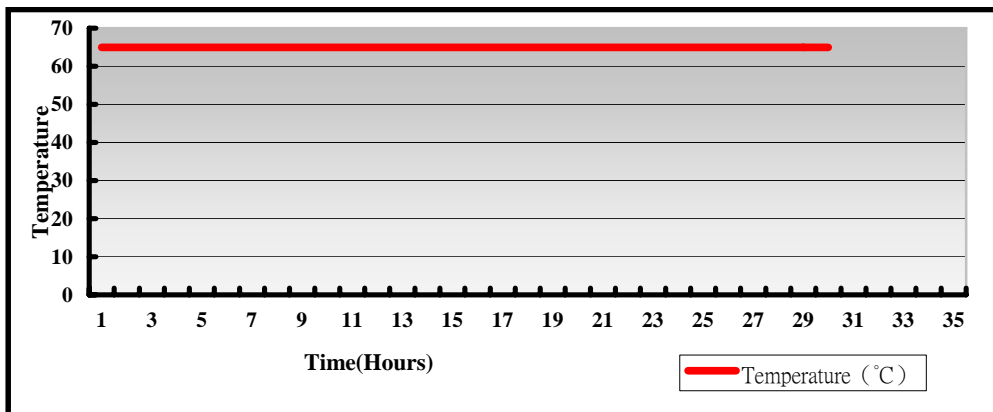

3. Environmental test

3.1 Temperature Test

Hardware Device list:

System Board	LS579T_B
CPU	Intel(R) Core i7-6700TE 3.40GHz
Memory	Kingston DDR4 16GB*2 (SKhynix H5AN8GNCJR VKC 830V)
HDD	TOSHIBA DT01ACA200 2TB
Operating OS	Windows 7
Test Equipment	THERMOTRON 2800 Programmer/Controller
Test Program	3DMark 2006 + Prime95

Test Result: