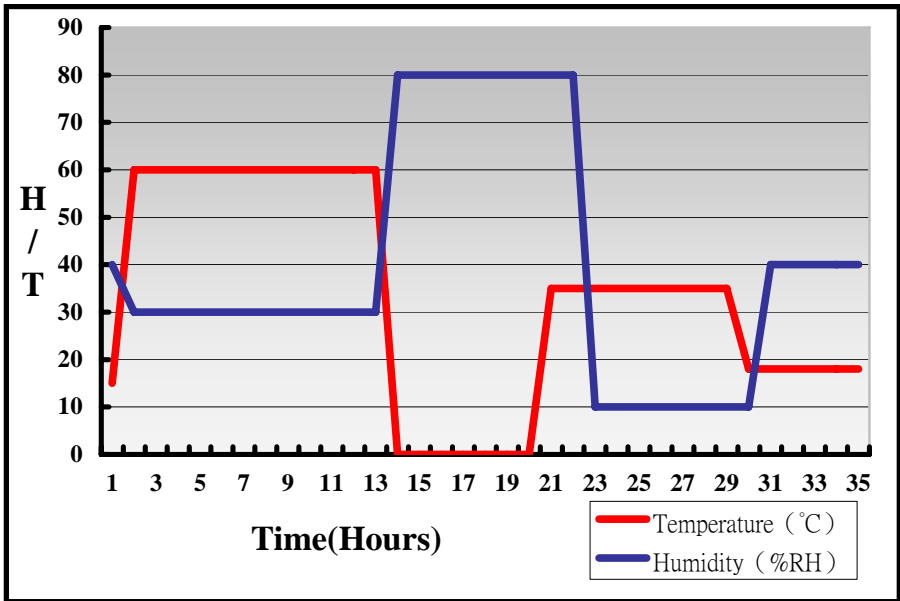

Hardware Device list:

System Board	LS579T_B
CPU	Intel(R) Core i7-6700TE 3.40GHz
Memory	Kingston DDR4 16GB*2 (SKhynix H5AN8GNCJR VKC 830V)
HDD	TOSHIBA DT01ACA200 2TB
Operating OS	Windows 7
Test Equipment	THERMOTRON 2800 Programmer/Controller
Test Program	3DMark 2006 + Prime95

Test Result: