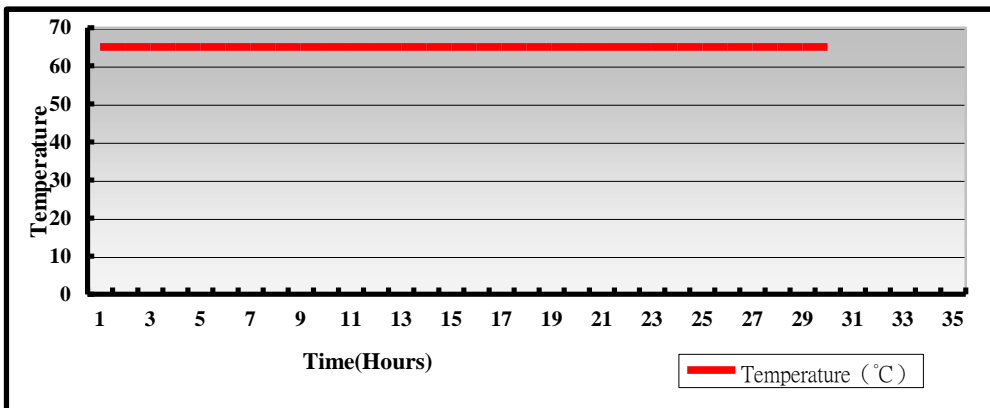

3. Environmental test

3.1 Temperature Test

Hardware Device List:

System Board	LP-179
CPU	Intel® Core™ i7-1185G7E 2.8GHz
Memory	Kingston KVR32S22D8/16 16GB (SKhynix H5AN8G8NDJ RXNC)
HDD	WD BLUE 3D NAND SSD 250GB (WDS250G2B0A-00SM50)
Operating OS	Windows 10 64bit
Test Equipment	THERMOTRON 2800 Programmer/Controller
Test Program	BurnIn 8.1

Test Result: