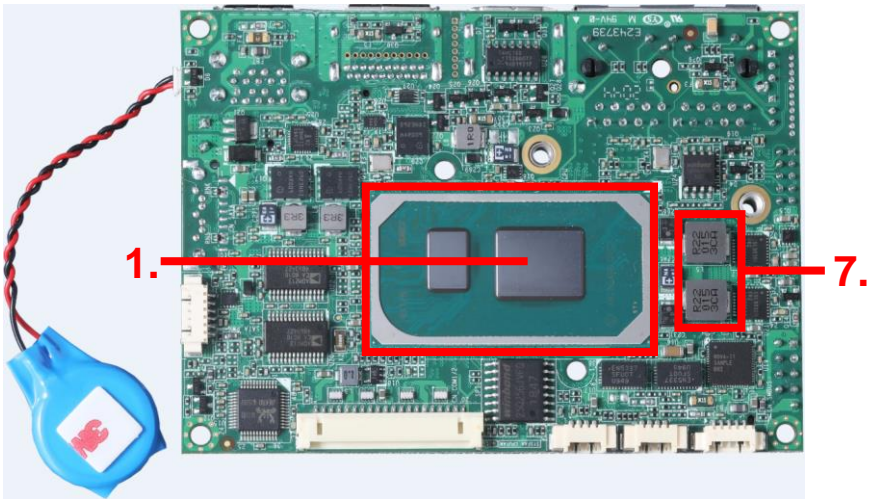

3.2 Thermal measurements at various points on the board

Test Environment:

CPU	Intel(R) Core(TM) i7-1185G7E 2.8GHz
Memory	Kingston KVR32S22D8/16 16GB (SKhynix H5AN8G8NDJ RXNC)
HDD	WD BLUE 3D NAND SSD 250GB (WDS250G2B0A-00SM50)
Power	GW INSTEK SPS-3610(DC Power Supply)
Operating System	Windows 10 64-bit
Test Program	AIDA64

Test Result:

Item	Environmental temperature	25°C
1	CPU(Bottom)	62°C
2	U3	43.5°C
3	C102	42.7°C
4	Q10	46°C
5	U5	45°C
6	U6	48.8°C
7	L4 & L5	43.9°C