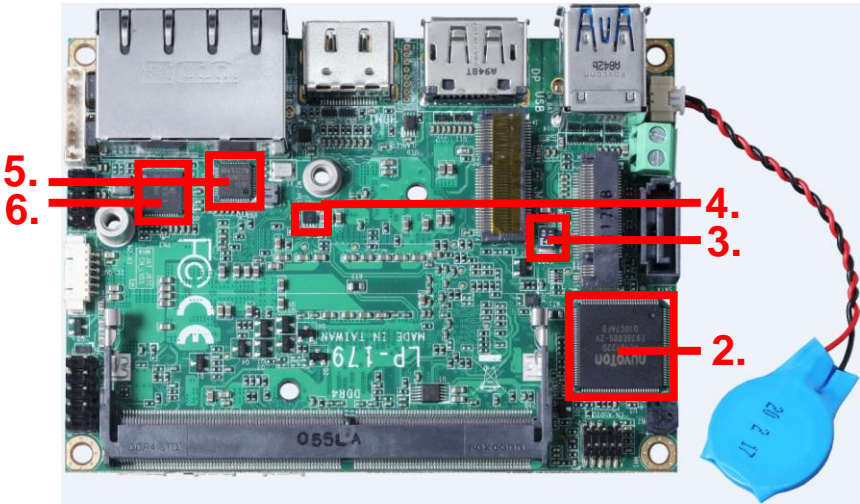

3.2 Thermal measurements at various points on the board

Test Environment:

CPU	Intel(R) Core(TM) i7-1185G7E 2.8GHz
Memory	Kingston KVR32S22D8/16 16GB (SKhynix H5AN8G8NDJ RXNC)
HDD	WD BLUE 3D NAND SSD 250GB (WDS250G2B0A-00SM50)
Power	GW INSTEK SPS-3610(DC Power Supply)
Operating System	Windows 10 64-bit
Test Program	AIDA64

Test Result:

Item	Environmental temperature	25°C
1	CPU(Bottom)	62°C
2	U3	43.5°C
3	C102	42.7°C
4	Q10	46°C
5	U5	45°C
6	U6	48.8°C
7	L4 & L5	43.9°C