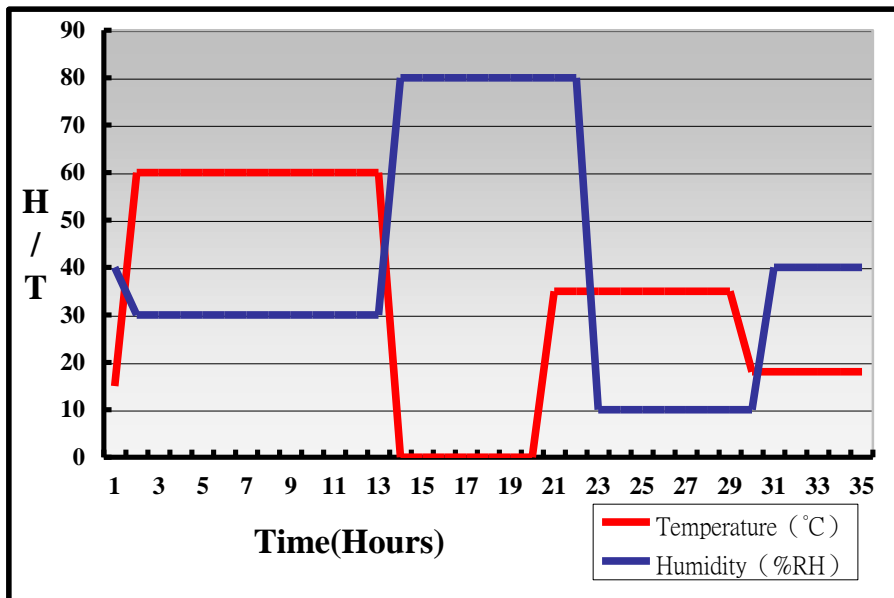

Hardware Device list:

System Board	LP-179
CPU	Intel® Core™ i7-1185G7E 2.8GHz
Memory	Kingston KVR32S22D8/16 16GB (SKhynix H5AN8G8NDJ RXNC)
HDD	WD BLUE 3D NAND SSD 250GB (WDS250G2B0A-00SM50)
Operating OS	Windows 10 64bit
Test Equipment	THERMOTRON 2800 Programmer/Controller
Test Program	BurnIn 8.1

Test Result: