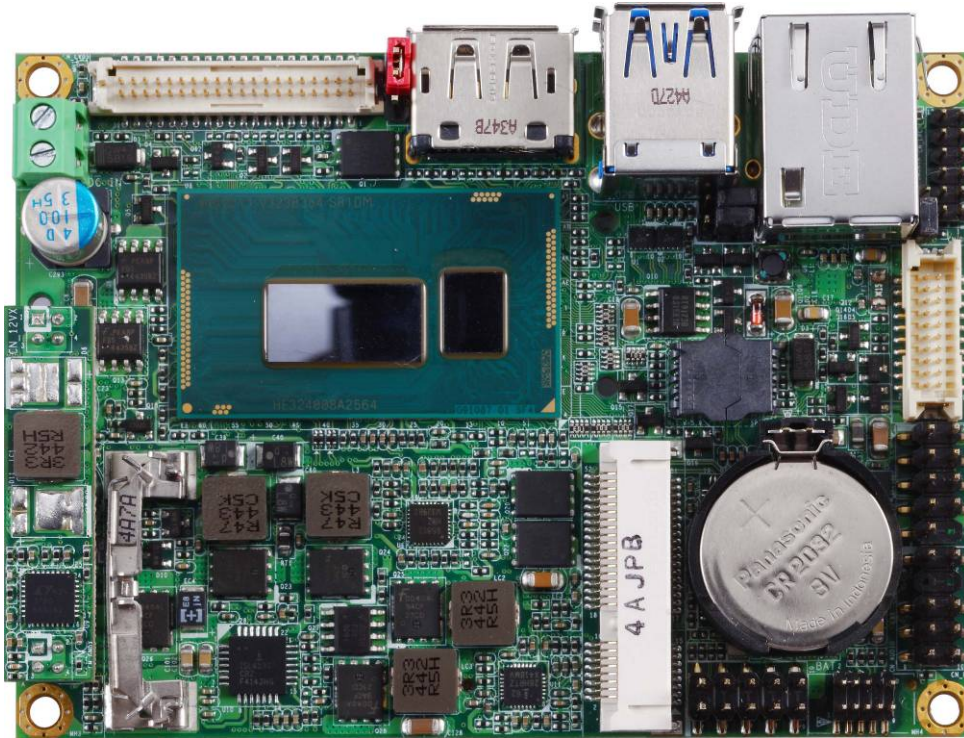

Product Test Report

Product Name	LP-174
Product Version	B
Issued Date	2017.02.23
Revision No.	1.1
BIOS Version	1.0
Testing Engineer	Rick
Check Engineer	Jerry

Revision History			
Date	Revision NO.	Page	Description
2015.11.02	Ver. 1.0	27	Initial Release
2017.02.23	Ver. 1.1	28	Increase Operation System Test