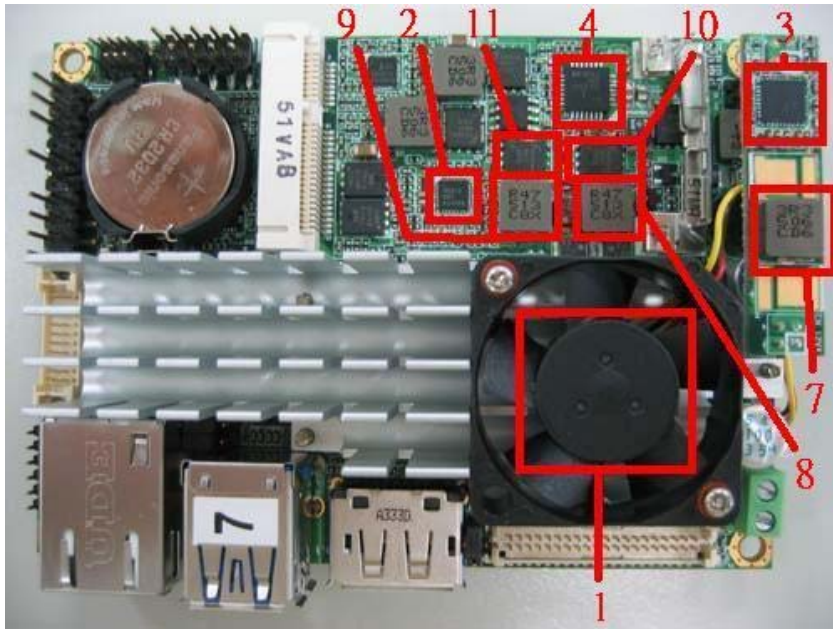

4. Reliability Test

4.1 Power Consumption Test

1. Test Environment:

CPU	Intel(R) Core(TM) i7-5650U 2.20GHz
Memory	ACPI DDR3L 1600 8GB (SK H5TC4GB3AFB)
HDD	Western Digital WD3200BEKT-00F3T0 320GB

Adapter : 12V => LI SHIN 0279B1280 ; 19V => FSP120-AAA

Voltage	MS-DOS Boot up		Win7(32Bit) 3DMark2006 + Prime95	
	Current (A)	Power (W)	Current (A)	Power (W)
12V	1.15	13.8	1.84	22.08
19V	0.86	16.34	1.48	28.12

The same as above but with LCD panel

Display Panel	AUO M170EG01 17"LCD

Adapter : 12V => LI SHIN 0279B1280 ; 19V => FSP120-AAA

Voltage	MS-DOS Boot up		Win7(32Bit) 3DMark2006 + Prime95	
	Current (A)	Power (W)	Current (A)	Power (W)
12V	3.26	39.12	3.76	45.12
19V	2.09	39.71	2.41	45.79

2. Test Environment:

CPU	Intel(R) Core(TM) i5-5350U 1.80GHz
Memory	ACPI DDR3L 1600 8GB (SK H5TC4GB3AFB)
HDD	Western Digital WD3200BEKT-00F3T0 320GB

Adapter : 12V => LI SHIN 0279B1280 ; 19V => FSP120-AAA

Voltage	MS-DOS Boot up		Win7(32Bit) 3DMark2006 + Prime95	
	Current (A)	Power (W)	Current (A)	Power (W)
12V	1.11	13.32	1.8	21.6
19V	0.82	15.58	1.16	22.04

The same as above but with LCD panel

Display Panel	AUO M170EG01 17"LCD

Adapter : 12V => LI SHIN 0279B1280 ; 19V => FSP120-AAA