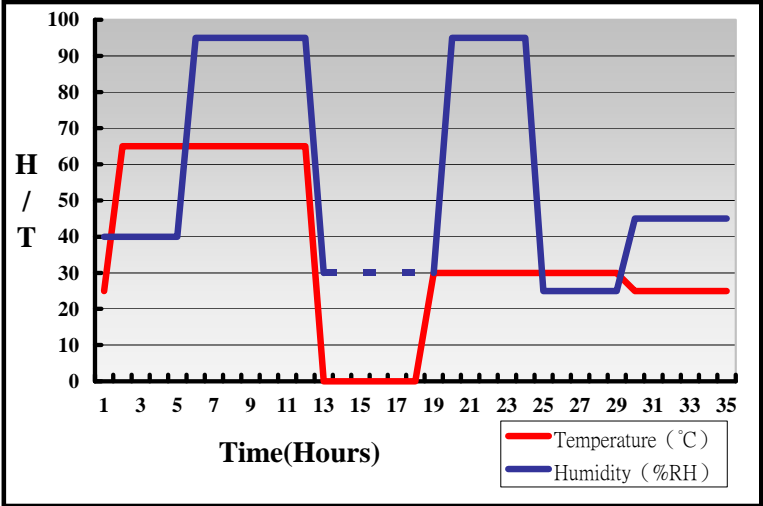

Hardware Device list:

System Board	LP-174
CPU	Intel(R) Core(TM) i7-5650U 2.20GHz
Memory	Kingston DDR3L 1600 8GB (Micron 4EE77D9QBJ)
HDD	Western Digital WD3200BEKT-00F3T0 320GB
Operating OS	Windows 7 32-bit
Test Equipment	GIANT FORCE (GTH-150-60-CP-AR)
Test Program	3DMark06+Prime95

Definition : When the temperature is 30 degrees below arrive, humidity measurements have not, so by the dashed line express.