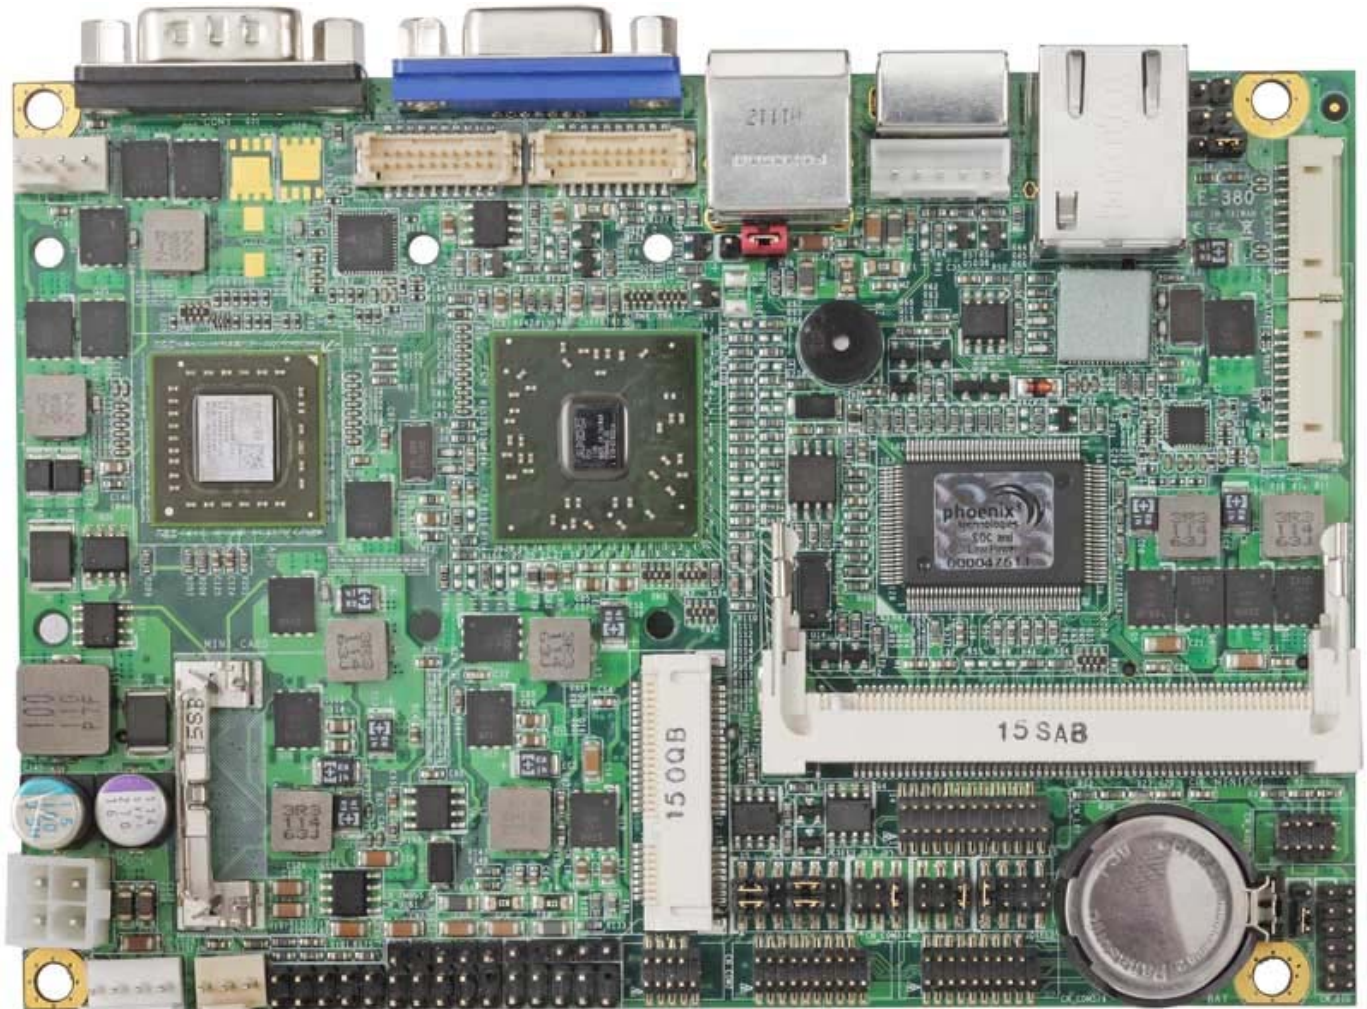

Product Test Report

Product Name	LE-380
Product Version	A
Issued Date	2012/04/10
Report Edition	1.0
BIOS Version	1.1
Testing Engineer	PERRY

Index

Index	1
1. Function test	3
1.1 Hardware function	3
1.2 BIOS function	5
1.3 Driver.....	6
2. Compatibility test	9
2.1 CPU Test	9
2.2 Memory Test.....	9
2.3 VGA Graphic Quality Test.....	10
2.4 Audio	11
2.5 HDD Test.....	14
2.6 CD-ROM Test	15
2.7 USB Test	16
2.8 Serial Port Test.....	20
2.9 PS2 Keyboard 、 Mouse Test.....	23
2.10 LAN Test.....	26
2.11 Power Supply Test	28
2.12 Os Install	29
2.13 PCI Express Mini Card	30
2.14 Minipci Card	30
3. Environmental test.....	31
3.1 Temperature Test.....	31
3.2 Thermal measurements at various points on the board	34
4. Reliability Test.....	36
4.1 Power Consumption Test.....	36
5. Performance Test	38
5.1 3D MARK(2001 、 2003).....	38