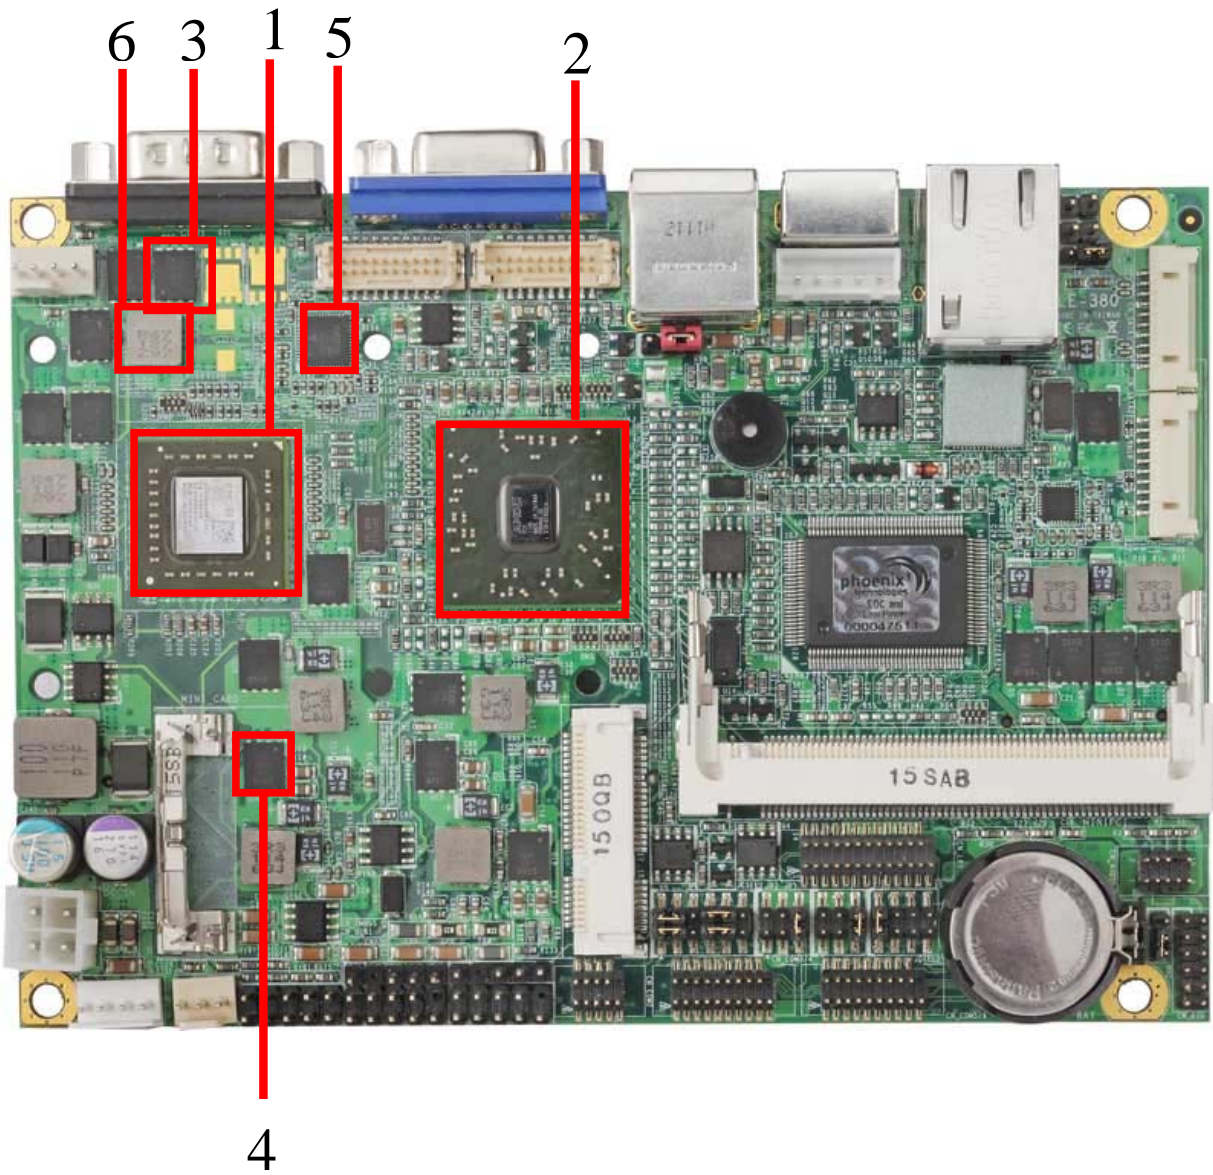

3.2 Thermal measurements at various points on the board

Test Environment :

CPU	AMD CPU G-Series T56N Processor 1.65GHz
Memory	DDRIII 1333 (KVR1333D3S9)4G
HDD	Western Digital 320G(WD3200BEKT)
Power	SNAKE 350W (PK-350)
Operating System	Windows XP SP3
Test Program	3DMARK2003,Prime95

Test Result:

Environmental temperature	37°C

Item	name	temperature
1	CPU	51°C
2	FCH	40.2°C
3	Q32	53.8°C
4	Q30	42.3°C
5	U7	44.6°C
6	LC4	49.8°C