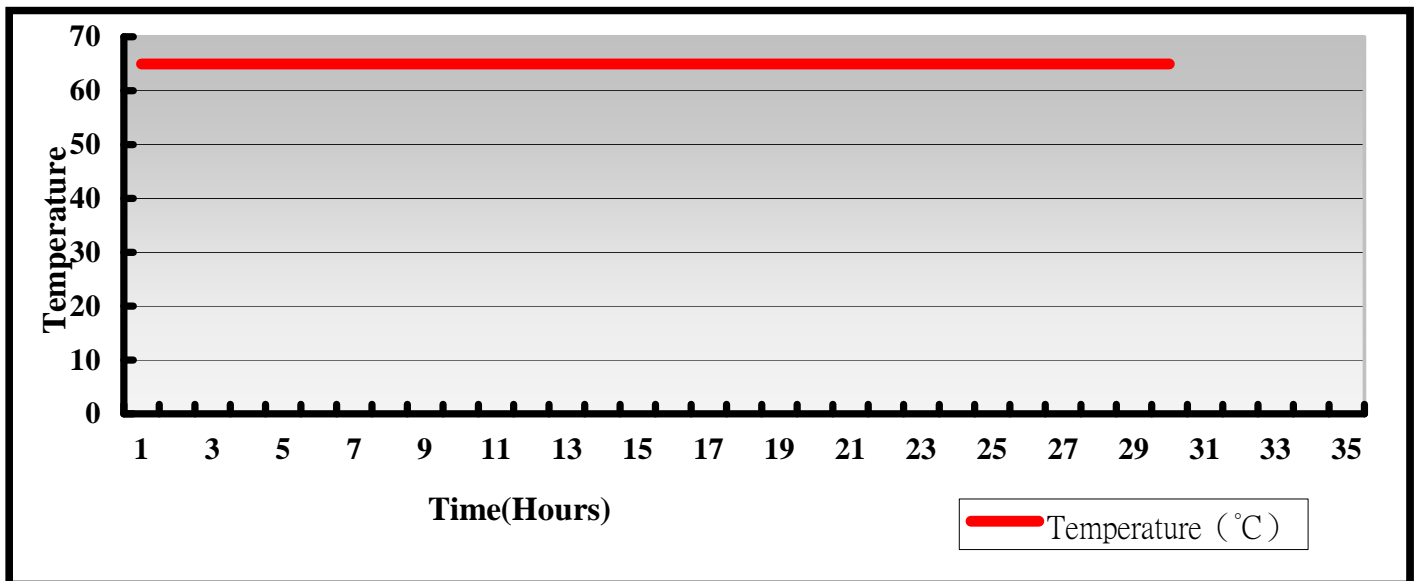

3. Environmental test

3.1 Temperature Test

Hardware Device list:

System Board	LE-380
CPU	AMD CPU G-Series T56N Processor 1.65GHz
Memory	DDRIII 1333 (KVR1333D3S9)1G
HDD	Western Digital 1TB (WD10EALX)
Operating OS	Windows XP SP3
Test Equipment	THERMOTRON 2800 Programmer/Controller
Test Program	3DMark 2003 + Prime95

Test Result: