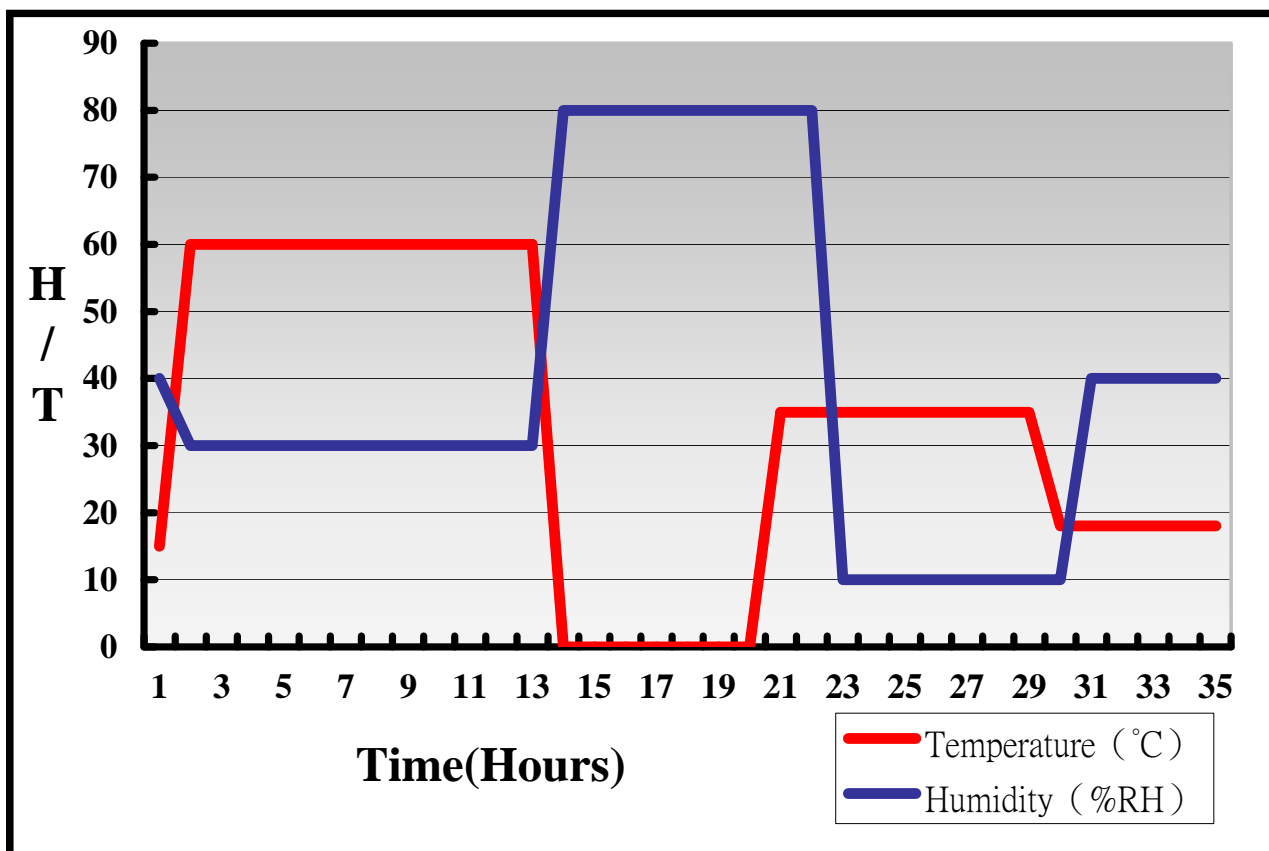

Hardware Device list:

System Board	LE-380
CPU	AMD CPU G-Series T56N Processor 1.65GHz
Memory	DDRIII 1333 (KVR1333D3S9)1G
HDD	Western Digital 1TB (WD10EALX)
Operating OS	Windows XP SP3
Test Equipment	THERMOTRON 2800 Programmer/Controller
Test Program	3DMark 2003 + Prime95

Test Result: