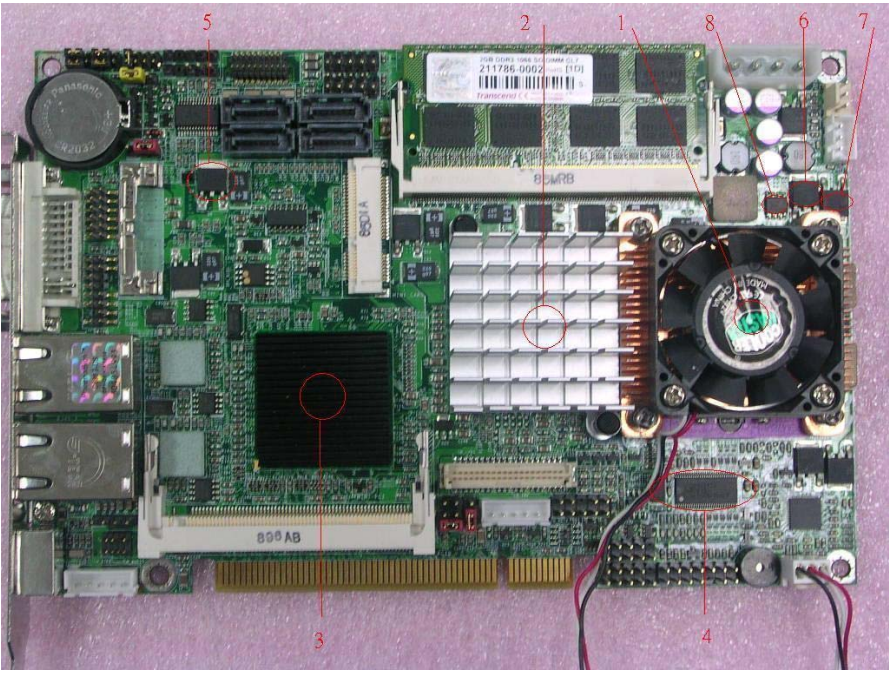

4. Reliability Test

4.1 Power Consumption Test

1. Test Environment:

Motherboard	HS-771
CPU	Intel (R) Core (TM)2 Duo CPU T8300 2.40GHz
Memory	Transcend DDR3 1066 2GB (K4B1G0846D)*2

Power Supply : COOLER MASTER RS-390-PMSR-A3

Voltage	MS-DOS Boot up		Windows XP SP2 3DMARK 2003	
	Current (A)	Power (W)	Current (A)	Power (W)
12V	1.84	22.08	1.91	22.92
5V	3.53	17.65	4.79	23.95
5VSB	0.13	0.65	0.009	0.045

1.a. Test Environment:

The same as above but with LCD panel

Display Panel	AUO M170EG01 17" LCD

Power Supply : COOLER MASTER RS-390-PMSR-A3

Voltage	MS-DOS Boot up		Windows XP SP2 3DMARK 2003	
	Current (A)	Power (W)	Current (A)	Power (W)
12V	3.76	45.12	3.82	45.84
5V	4.3	21.5	5.73	28.65
5VSB	0.154	0.77	0.012	0.06