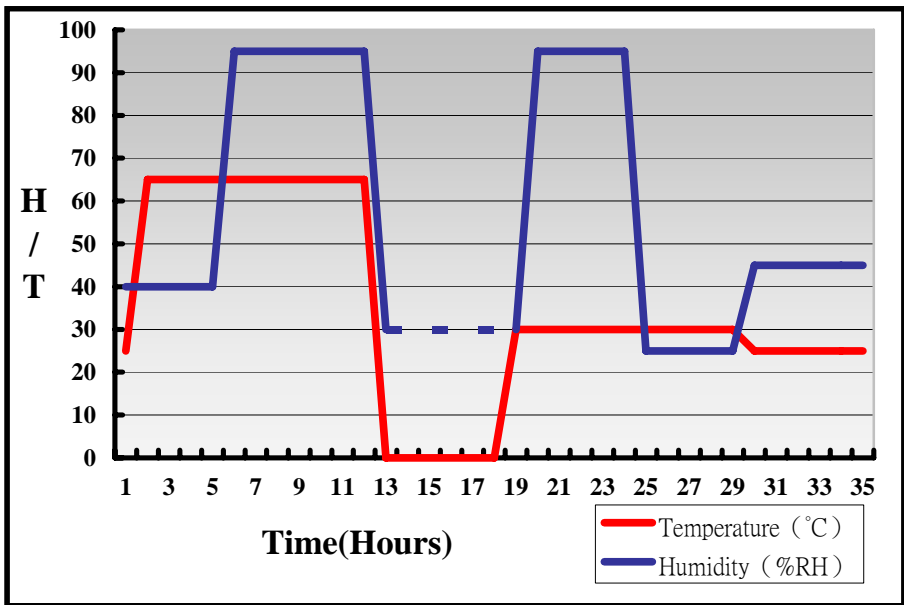

Definition : When the temperature is 30 degrees below arrive, humidity measurements have not, so by the dashed line express.

Boot Up Test:

Hardware Device list:

System Board	HS-771
CPU	Intel (R) Core (TM) 2 Quad CPU 9100 2.26GHz
Memory	Transcend DDR3 1066 1GB (K4B1G0846D)
HDD	Hitachi HDS728080PLA380 82.3GB