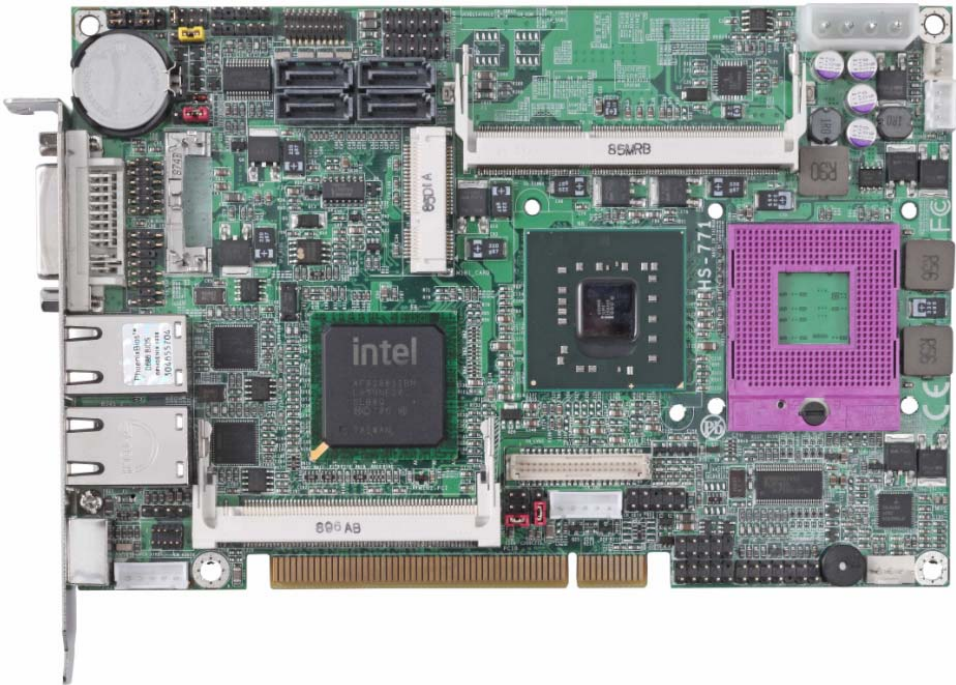

Product Test Report

Product Name	HS-771
Product Version	B
Issued Date	16.Jun.2014
Report Edition	1.3
BIOS Version	1.11
Testing Engineer	RICK
Check Engineer	GARY

REVISION HISTORY			
DATE	REVISION NO.	PAGE	DESCRIPTONS
2.Jun.2009	Ver. 1.0	60	Initial Release
16.Oct.2009	Ver. 1.1	66	1.Increase CPU test 2.Increase OS test
21.Jan.2010	Ver. 1.2	67	Increase power consumption test
16.Jun.2014	Ver. 1.3	65	1.Add memory 2GB*2 & 4GB*1 2.Add HDD 3.Decrease the blank