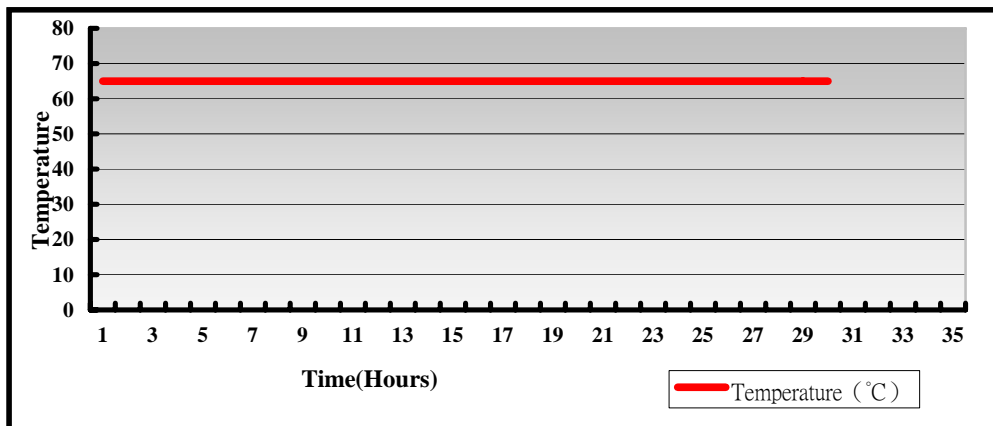

3. Environmental test

3.1 Temperature Test

System Board	HS-771
CPU	Intel (R) Core (TM) 2 Quad CPU 9100 2.26GHz
Memory	Transcend DDR3 1066 1GB (K4B1G0846D)
Operating OS	Windows XP
Test Equipment	GIANT FORCE (GTH-150-60-CP-AR)
Test Program	3DMark 2003