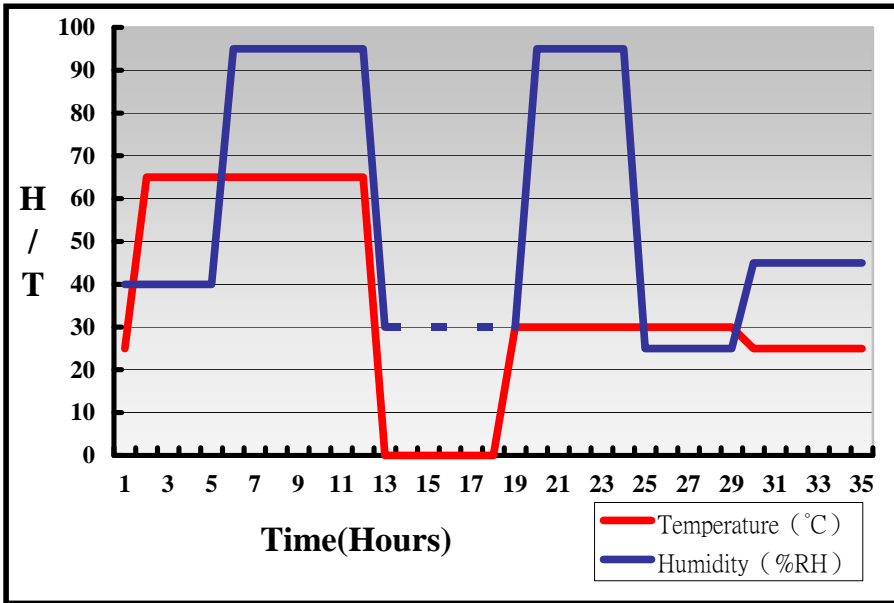

Definition : When the temperature is 30 degrees below arrive, humidity measurements have not, so by the dashed line express.

Boot Up Test:

Hardware Device list:

System Board	FS-A77
CPU	Intel® Core™ I5-3320M @ 2.60GHz
Memory	Transcend DDR3 1066 1GB
HDD	Western Digital WD5002AALX-00J37A0 500GB