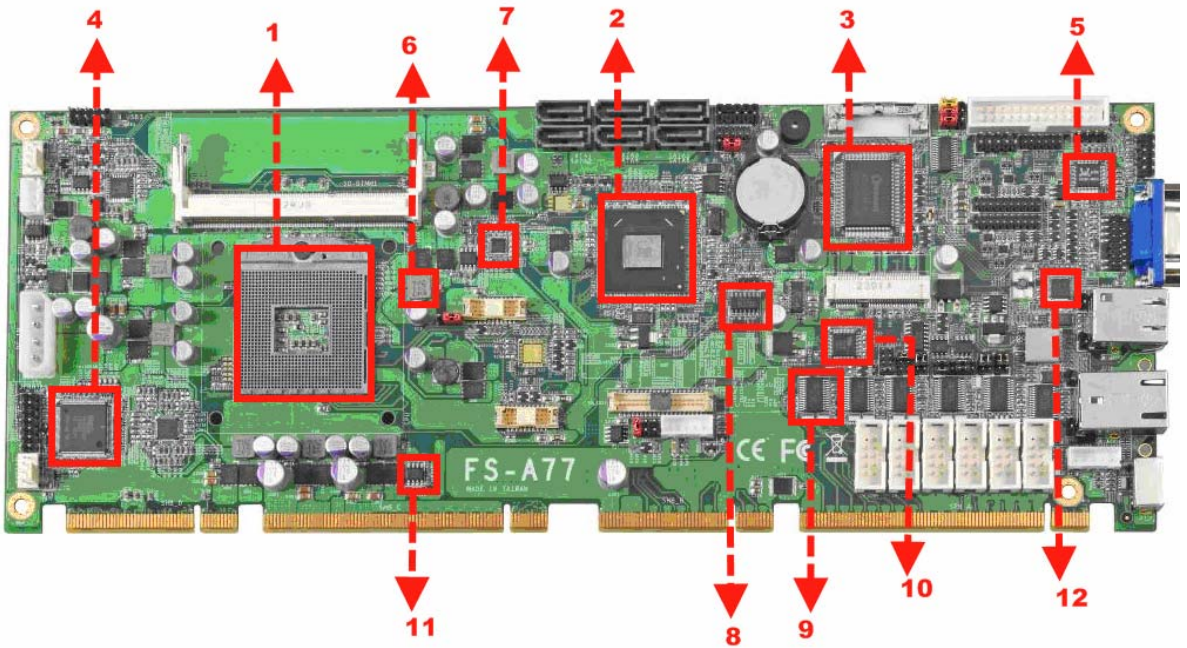

3.2 Thermal measurements at various points on the board

Test Environment :

CPU	Intel® Core™ I5-3320M @ 2.60GHz
Memory	Transcend DDR3 1066 1GB
HDD	Western Digital WD5002AALX-00J37A0 500GB
Power	SEED POWER SUPPLY 400W
Operating System	Windows 7 SP1 32bit
Test Program	PRIME95 + 3DMARK06

Test Result:

Item	Environmental temperature	29.3°C
1	CPU	63.0°C
2	PCH1 (ICHQM77)	38.3°C
3	LPCIO (ICH83627DHG-P)	28.5°C
4	U39(ICTSI383)	31.5°C