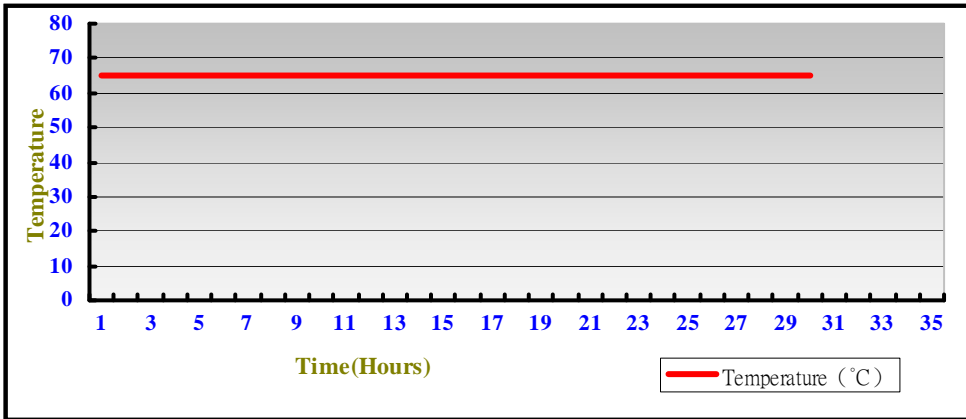

3. Environmental test

3.1 Temperature Test

System Board	FS-A77
CPU	Intel® Core™ i5-3210M 2.50GHz
Memory	Kingston DDR3 1066 4GB (K4B2G0846B-HCFB)
HDD	Western Digital WD10EALX-089BA0 1.0TB
Operating OS	Windows XP
Test Equipment	GIANT FORCE (GTH-150-60-CP-AR)
Test Program	3DMark 2003

Hardware Device list:

System Board	FS-A77
CPU	Intel® Core™ i5-3210M 2.50GHz
Memory	Kingston DDR3 1066 4GB (K4B2G0846B-HCFB)
HDD	Western Digital WD10EALX-089BA0 1.0TB
Operating OS	Windows XP
Test Equipment	GIANT FORCE (GTH-150-60-CP-AR)
Test Program	3DMark 2003