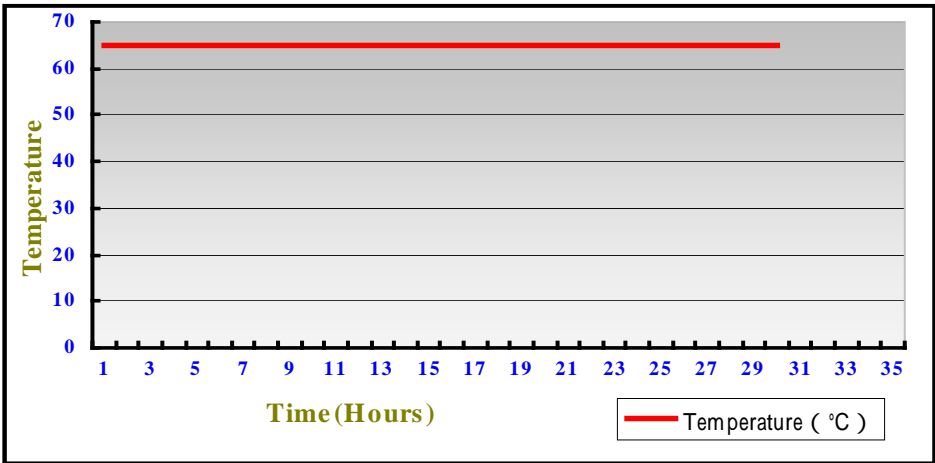

3. Environmental test

3.1 Temperature Test

Hardware Device list:

System Board	FS-A70
CPU	Intel Core 2 Duo 1.86GHZ
Memory	Transcend DDRII 800 1GB (K4T51083QC) Transcend DDRII 800 1GB (K4T51083QC)
HDD	Western Digital WD800JD-75MSA3 80GB
Operating OS	Windows XP
Test Equipment	THERMOTRON 2800 Programmer/Controller
Test Program	3DMark 2003

Test Result:

Boot Up Test:

Temperature	Result	Remark
-20	PASS	50 Times
70	PASS	50 Times